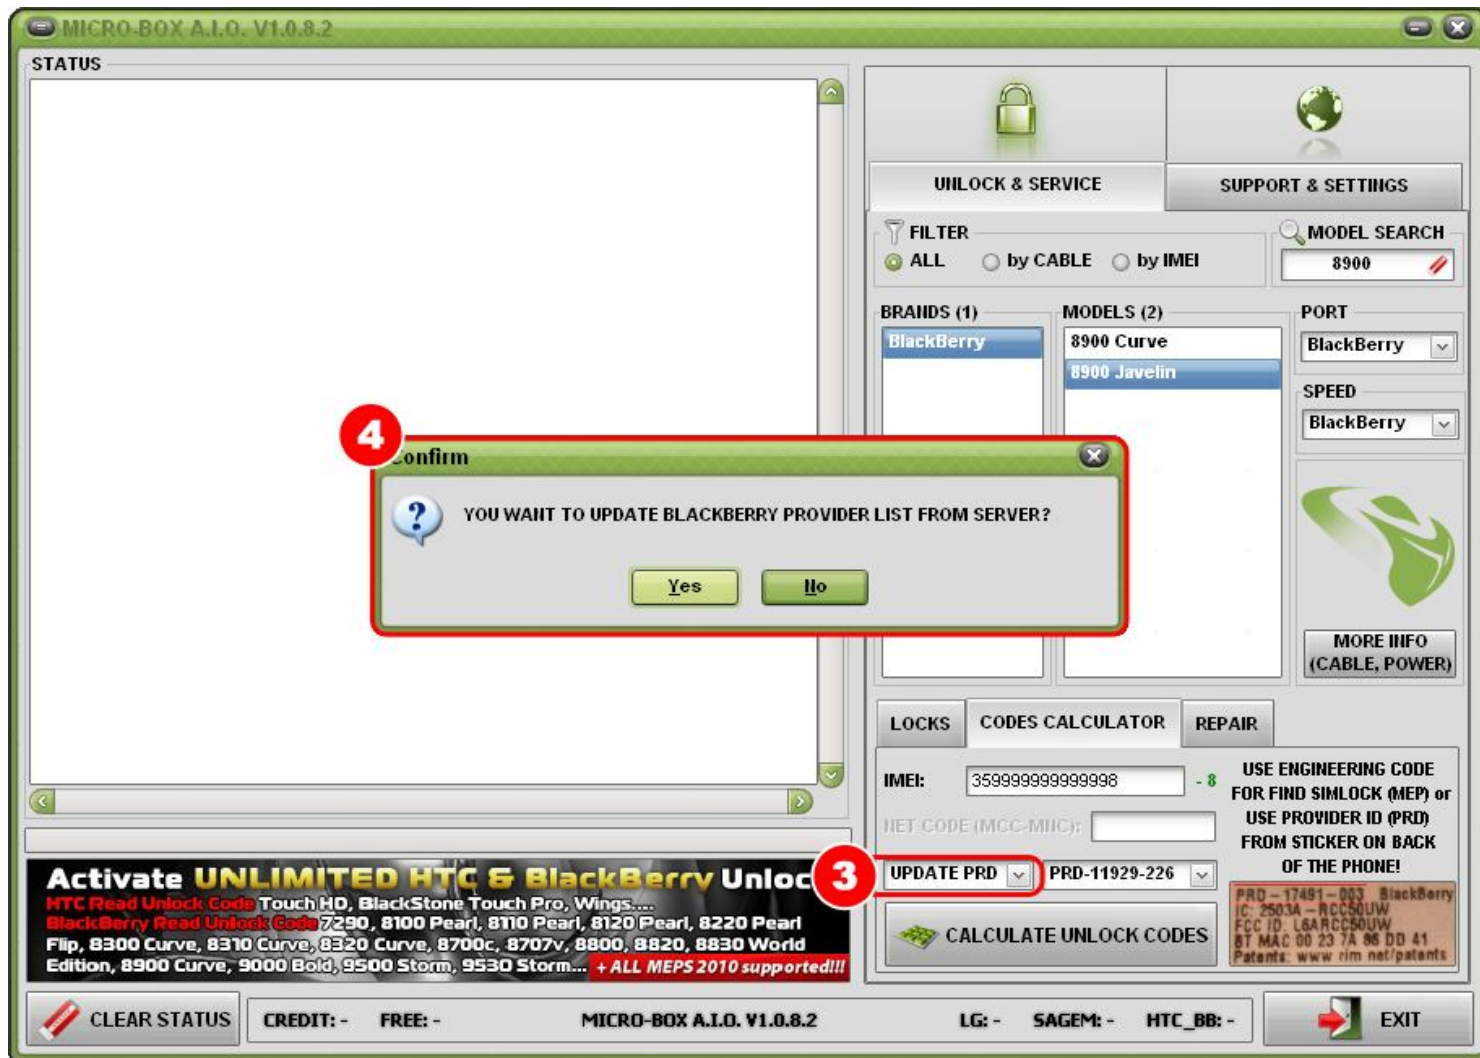

MICRO-BOX

www.micro-box.com

PDF TUTORIAL

How to update your provider id list
using SERVER connection

- STEP 01:** Select **CODES CALCULATOR** tab
- STEP 02:** Select from drop menu **UPDATE PRD**

STEP 03: When you select from drop menu **UPDATE PRD** you will get confirmation box for update provider list from our server

STEP 04: In confirmation box click on options **YES**

STEP 5: List is updated

MICRO-BOX A.I.O. V1.0.8.2

STATUS

UNLOCK & SERVICE SUPPORT & SETTINGS

FILTER ALL by CABLE by IMEI MODEL SEARCH 8900

BRANDS (1) BlackBerry MODELS (2) 8900 Curve 8900 Javelin