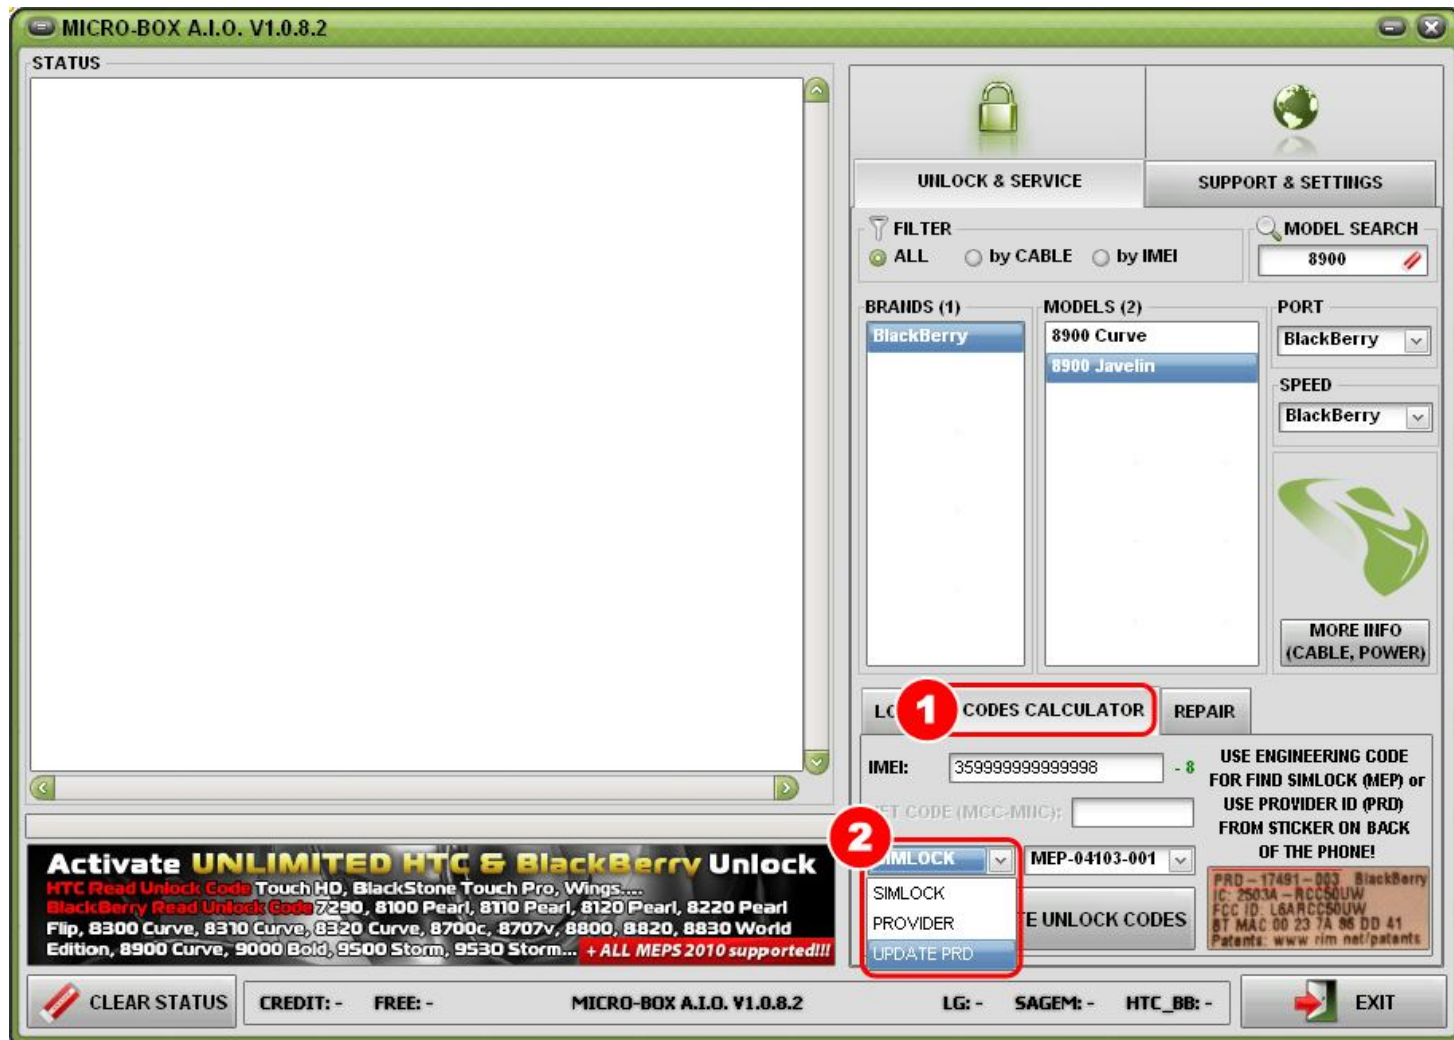

MICRO-BOX

www.micro-box.com

PDF TUTORIAL

How to update your provider id list
using SERVER connection

- STEP 01:** Select **CODES CALCULATOR** tab
- STEP 02:** Select from drop menu **UPDATE PRD**

STEP 03: When you select from drop menu **UPDATE PRD** you will get confirmation box for update provider list from our server

STEP 04: In confirmation box click on options **YES**

STEP 5: List is updated

MICRO-BOX A.I.O. V1.0.8.2

STATUS

UNLOCK & SERVICE SUPPORT & SETTINGS

FILTER ALL by CABLE by IMEI MODEL SEARCH 8900

BRANDS (1) BlackBerry MODELS (2) 8900 Curve 8900 Javelin