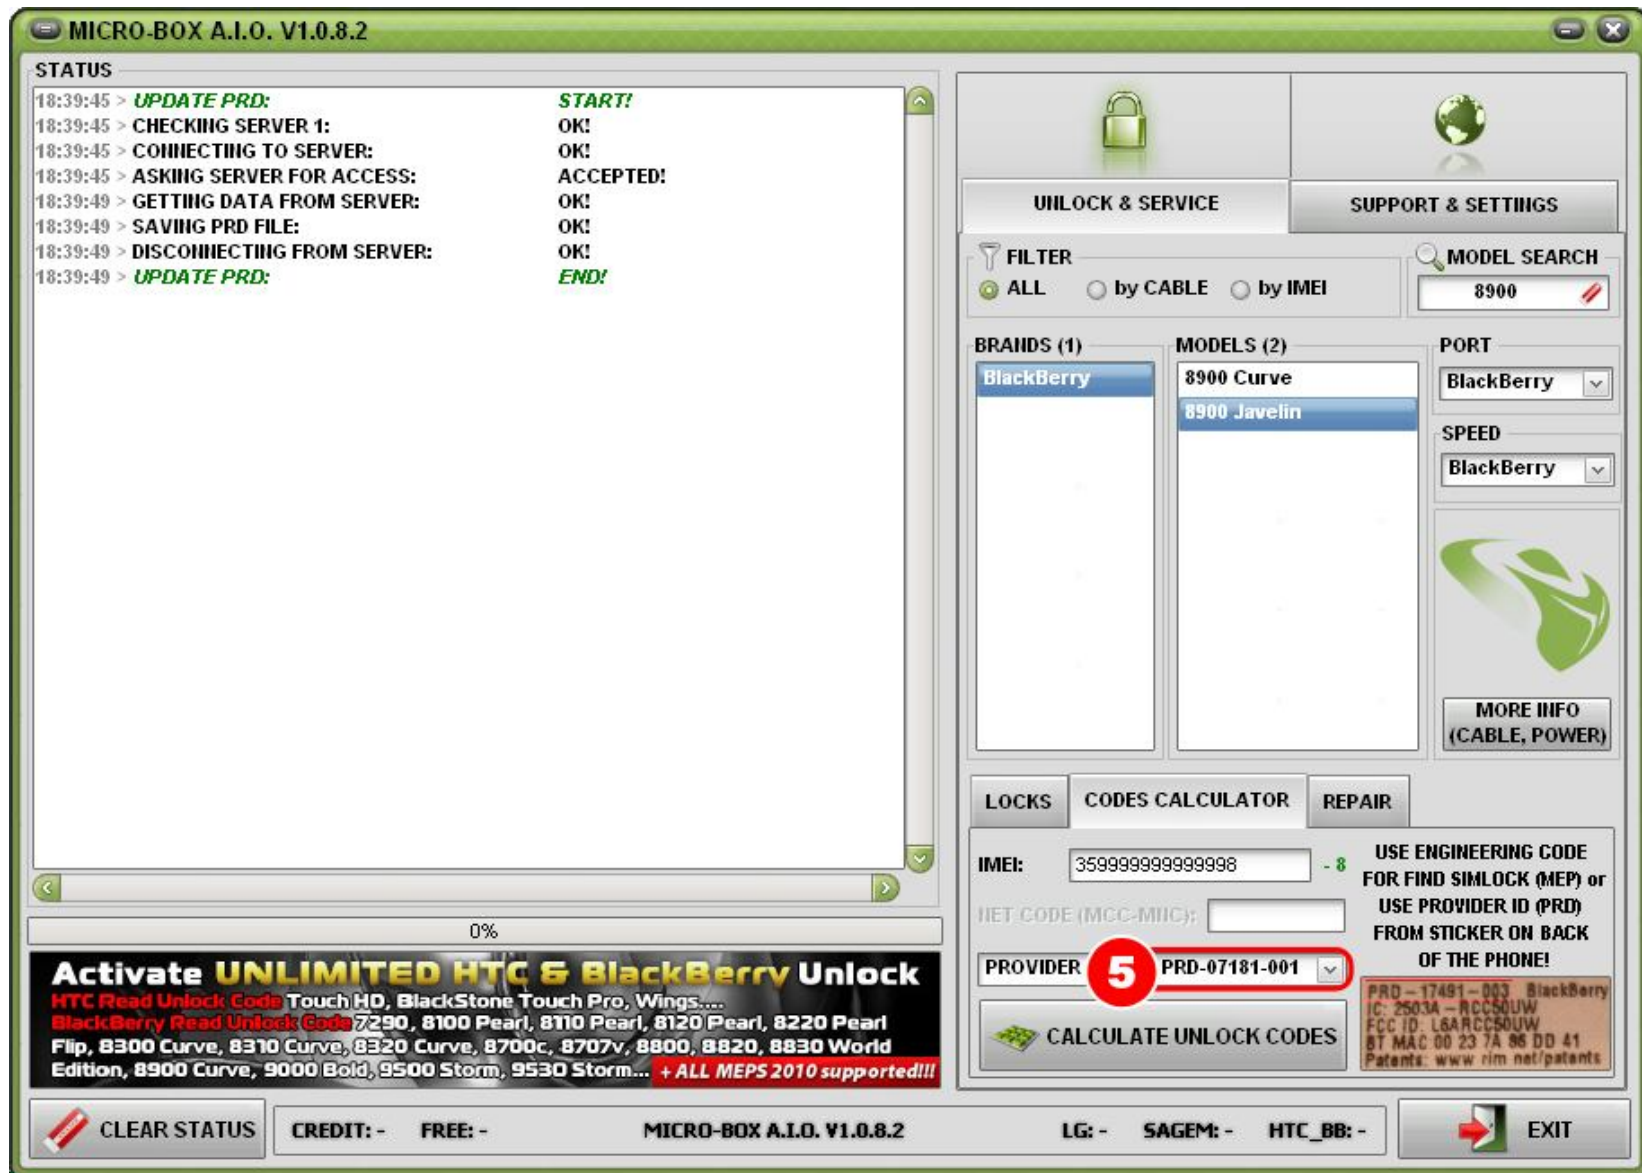

MICRO-BOX

www.micro-box.com

PDF TUTORIAL

How to update your provider id list
using SERVER connection

- STEP 01:** Select **CODES CALCULATOR** tab
- STEP 02:** Select from drop menu **UPDATE PRD**

STEP 03: When you select from drop menu **UPDATE PRD** you will get confirmation box for update provider list from our server

STEP 04: In confirmation box click on options **YES**

STEP 5: List is updated

MICRO-BOX A.I.O. V1.0.8.2

STATUS

UNLOCK & SERVICE SUPPORT & SETTINGS

FILTER ALL by CABLE by IMEI MODEL SEARCH 8900

BRANDS (1) BlackBerry MODELS (2) 8900 Curve 8900 Javelin

PORT BlackBerry SPEED BlackBerry

LOCKES CODES PAIR

IMEI: 3599999 PRD-11929-226 PRD-12510-003 PRD-12510-005 PRD-12528-003 PRD-12528-004 PRD-12528-005 PRD-12528-008 PRD-12528-009

NET CODE (MCC) PROVIDER PRD-11929-226