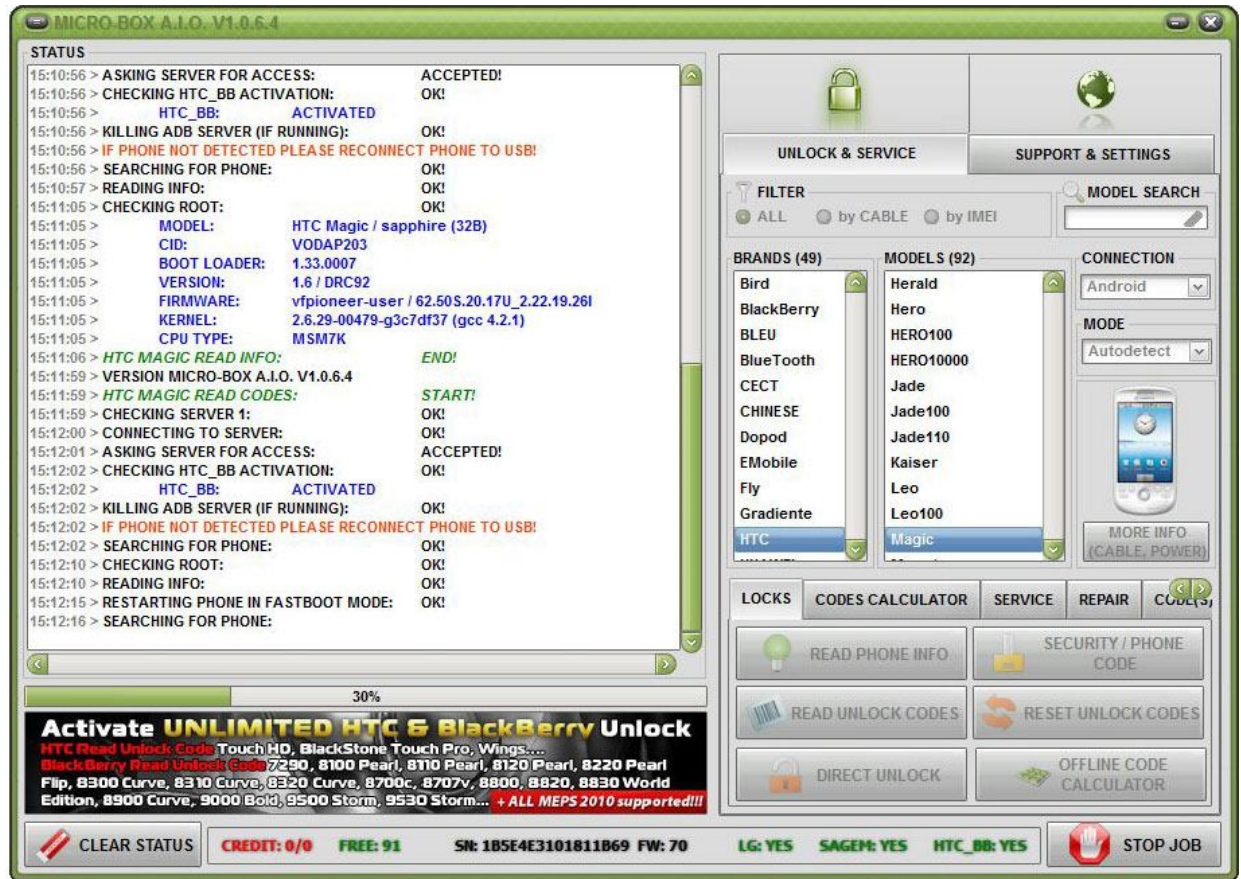

Wrong driver in fastboot mode, must reinstall (forced) again our htc android drivers