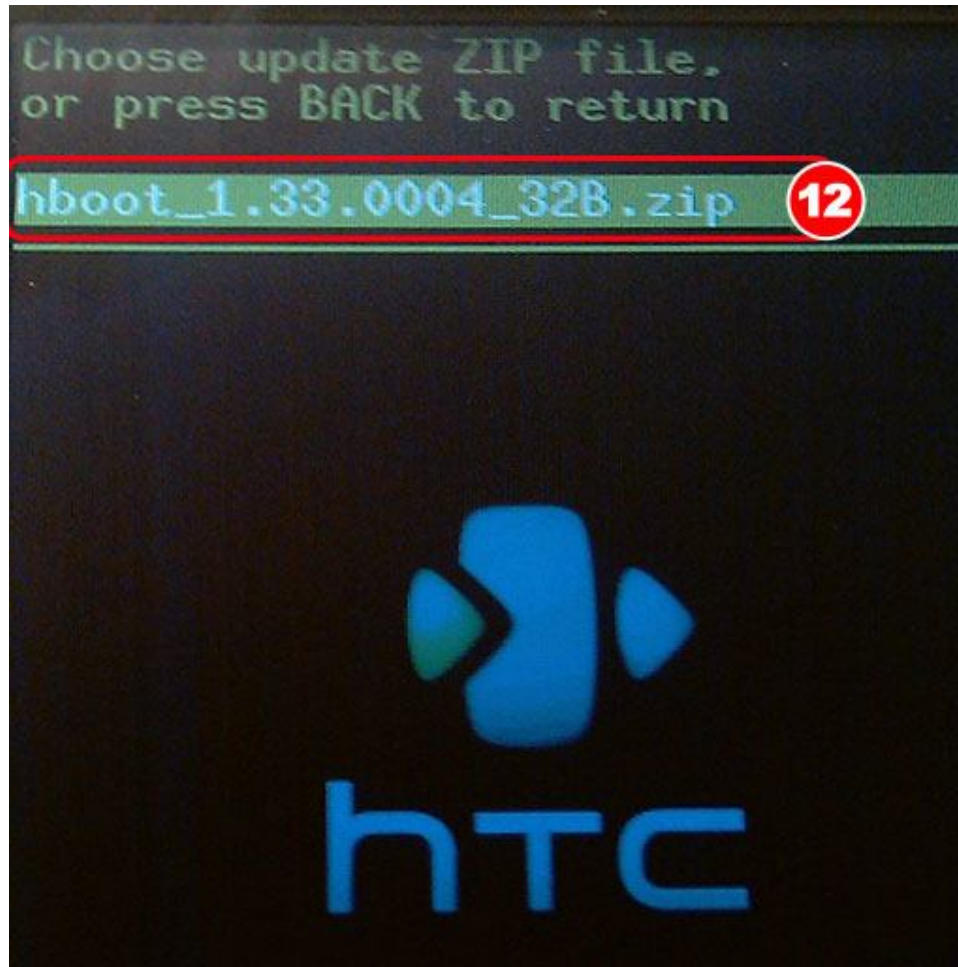

STEP 9: Go to option **BROWSE** and find image you have downloaded from our support zone.

STEP 10: Confirm by clicking option **WRITE**

RECOVER IS DONE - phone is restarted in **RECOVERY MODE!**

STEP 11: You must copy corresponding hboot to sdcard and insert in your mobile phone...
Take your phone and select option **Flash zip from sdcard**