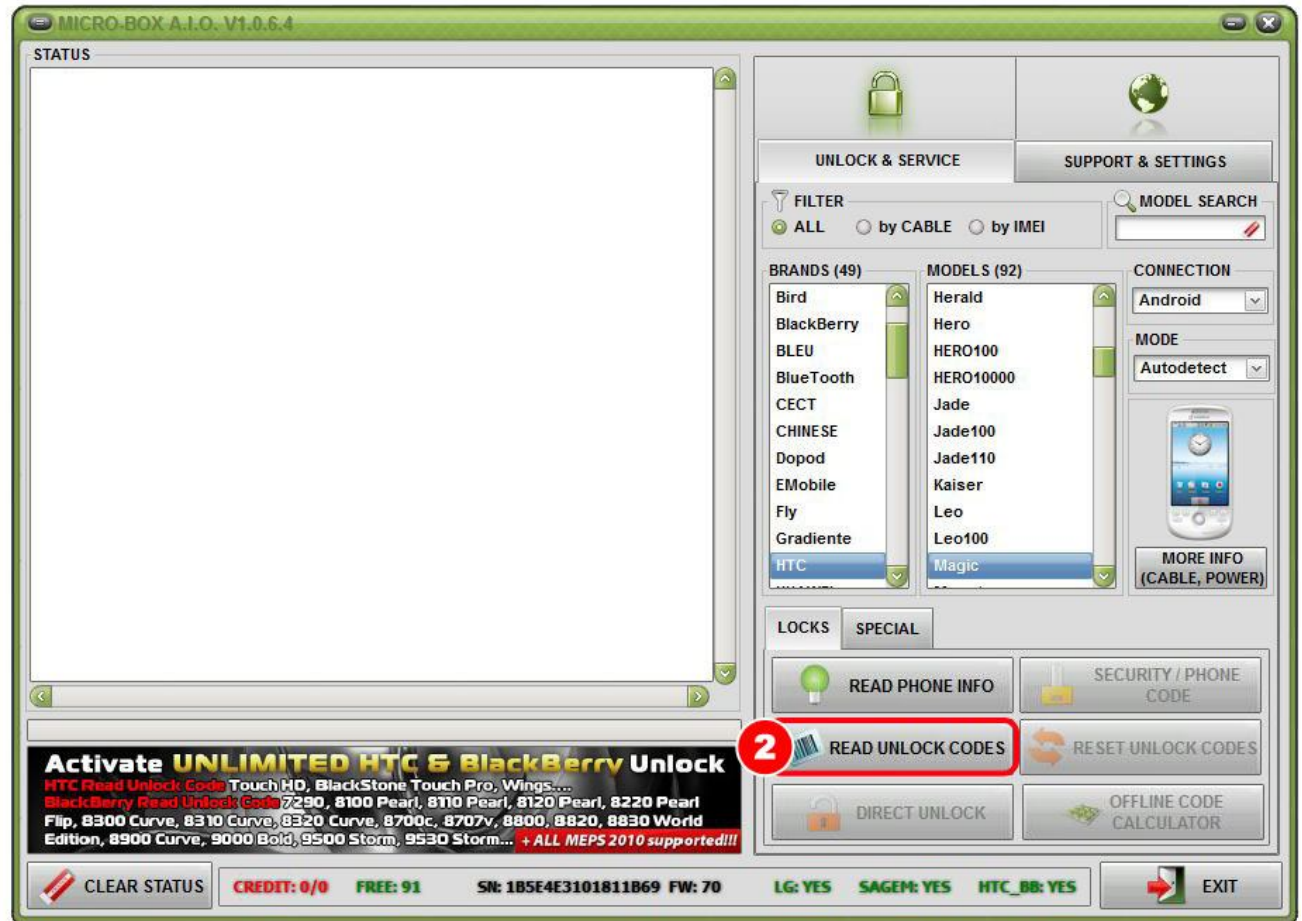

MICRO-BOX

www.micro-box.com

PDF TUTORIAL

HTC Magic hboot downgrade (32A & 32B HW)

STEP 01: Check in your DEVICE MANAGER how Windows recognizes your phone

STEP 02: Click on option **READ UNLOCK CODES**

STEP 03: If you get ERROR shown in step 3 then proceed to step 4

STEP 04: Go to option **ROOT (SUPERUSER)**

MICRO-BOX A.I.O. V1.0.6.4

STATUS

```

15:07:15 > VERSION MICRO-BOX A.I.O. V1.0.6.4
15:07:15 > HTC MAGIC INSTALL ROOT: START!
15:07:16 > CHECKING SERVER 1: OK!
15:07:16 > CONNECTING TO SERVER: OK!
15:07:17 > ASKING SERVER FOR ACCESS: ACCEPTED!
15:07:17 > CHECKING HTC_BB ACTIVATION: OK!
15:07:17 > HTC_BB: ACTIVATED
15:07:18 > KILLING ADB SERVER (IF RUNNING): OK!
15:07:18 > IF PHONE NOT DETECTED PLEASE RECONNECT PHONE TO USB!
15:07:18 > SEARCHING FOR PHONE: OK!
15:07:18 > READING INFO: OK!
15:07:19 > MODEL: HTC Magic / sapphire (32B)
15:07:19 > CID: VODAP203
15:07:19 > BOOT LOADER: 1.33.0007
15:07:19 > VERSION: 1.6 / DRC92
15:07:19 > FIRMWARE: vfpioneer-user / 62.50S.20.17U_2.22.19.26I
15:07:19 > KERNEL: 2.6.29-00479-g3c7df37 (gcc 4.2.1)
15:07:19 > CPU TYPE: MSM7K
15:07:25 > CHECKING ROOT: ERROR!
15:08:13 > RUNNING ROOT EXPLOIT STAGE 1: OK!
15:08:14 > SEARCHING FOR PHONE: OK!
15:08:14 > RUNNING ROOT EXPLOIT STAGE 2: OK!
15:08:15 > RESTARTING PHONE: OK!
15:08:44 > SEARCHING FOR PHONE: OK!
15:09:46 > PLEASE WAIT (PHONE IS STARTING IUP): OK!
15:09:52 > HTC MAGIC INSTALL ROOT: END!

```

5 CHECKING ROOT: ERROR!
PLEASE ALLOW SUPERUSER ACCESS ON PHONE SCREEN OR FROM MENU!

0%

Activate UNLIMITED HTC & BlackBerry Unlock
HTC Read Unlock Code Touch HD, BlackStone Touch Pro, Wings...
BlackBerry Read Unlock Code 7290, 8100 Pearl, 8110 Pearl, 8120 Pearl, 8220 Pearl
Flip, 8300 Curve, 8310 Curve, 8320 Curve, 8700c, 8707v, 8800, 8820, 8830 World
Edition, 8900 Curve, 9000 Bold, 9500 Storm, 9530 Storm... + ALL MEPS 2010 supported!!!