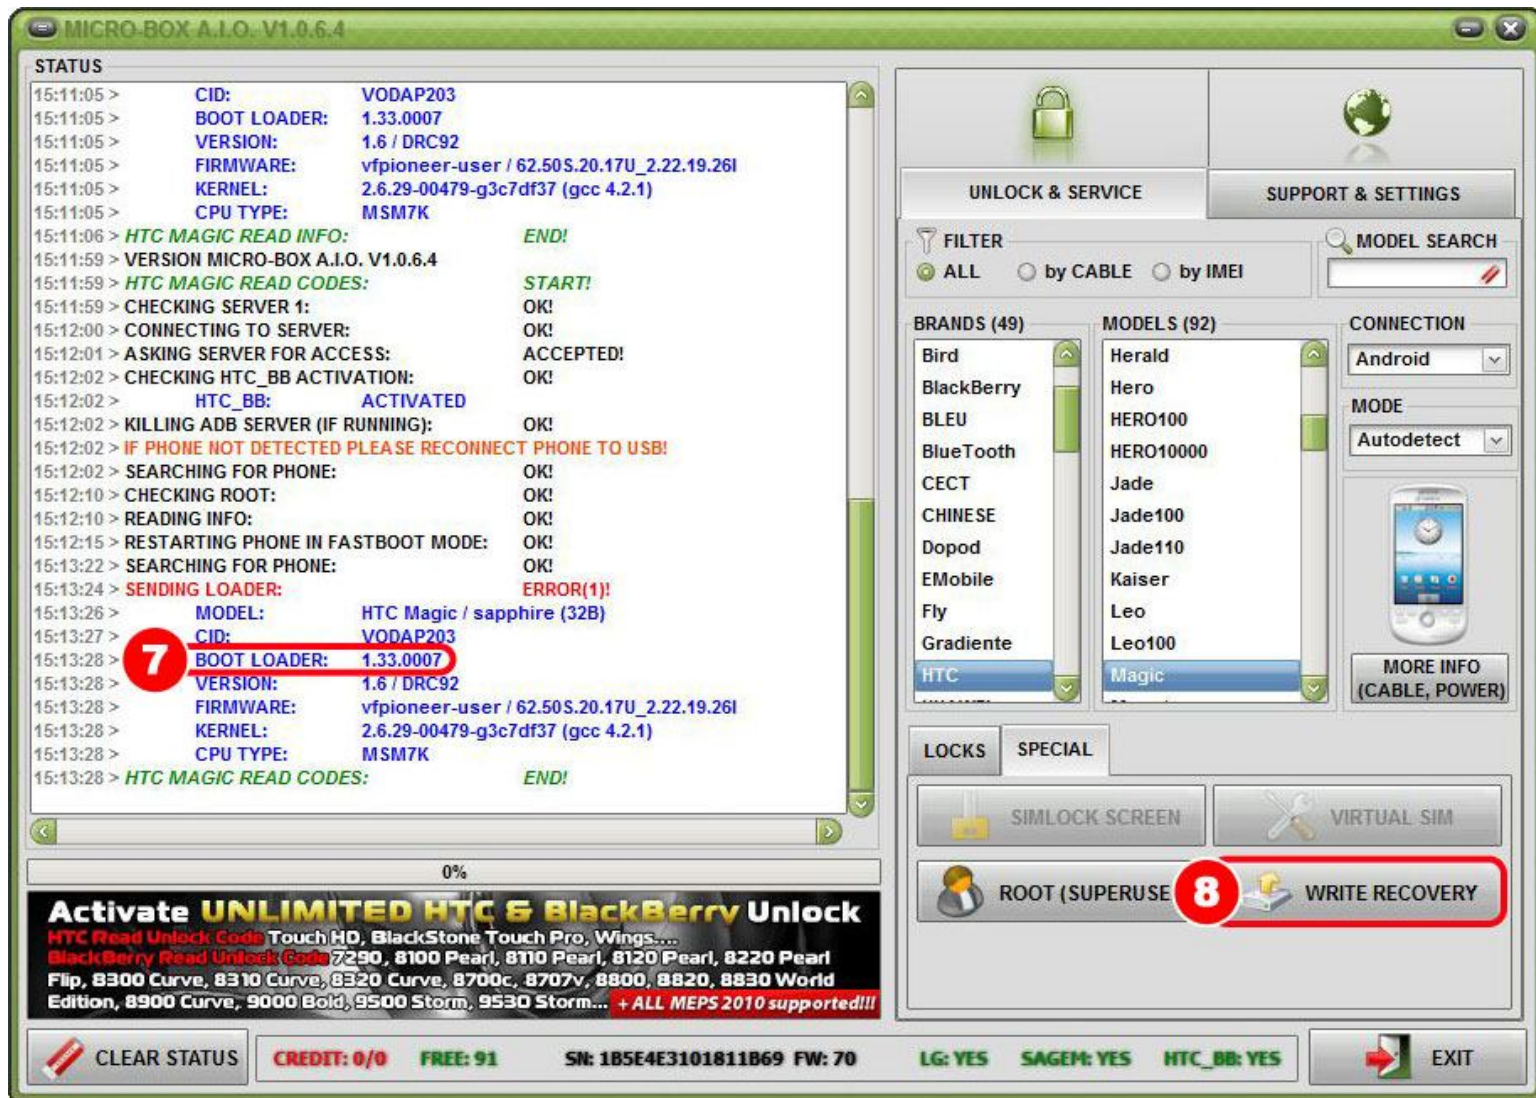

STEP 07: This BOOT LOADER version is not supported, needs to be downgraded!

It can also be a different version, if you get **SENDING LOADER: ERROR** then BOOT LOADER version is not supported!

STEP 08: If BOOT LOADER version is not supported then go to option **WRITE RECOVERY**