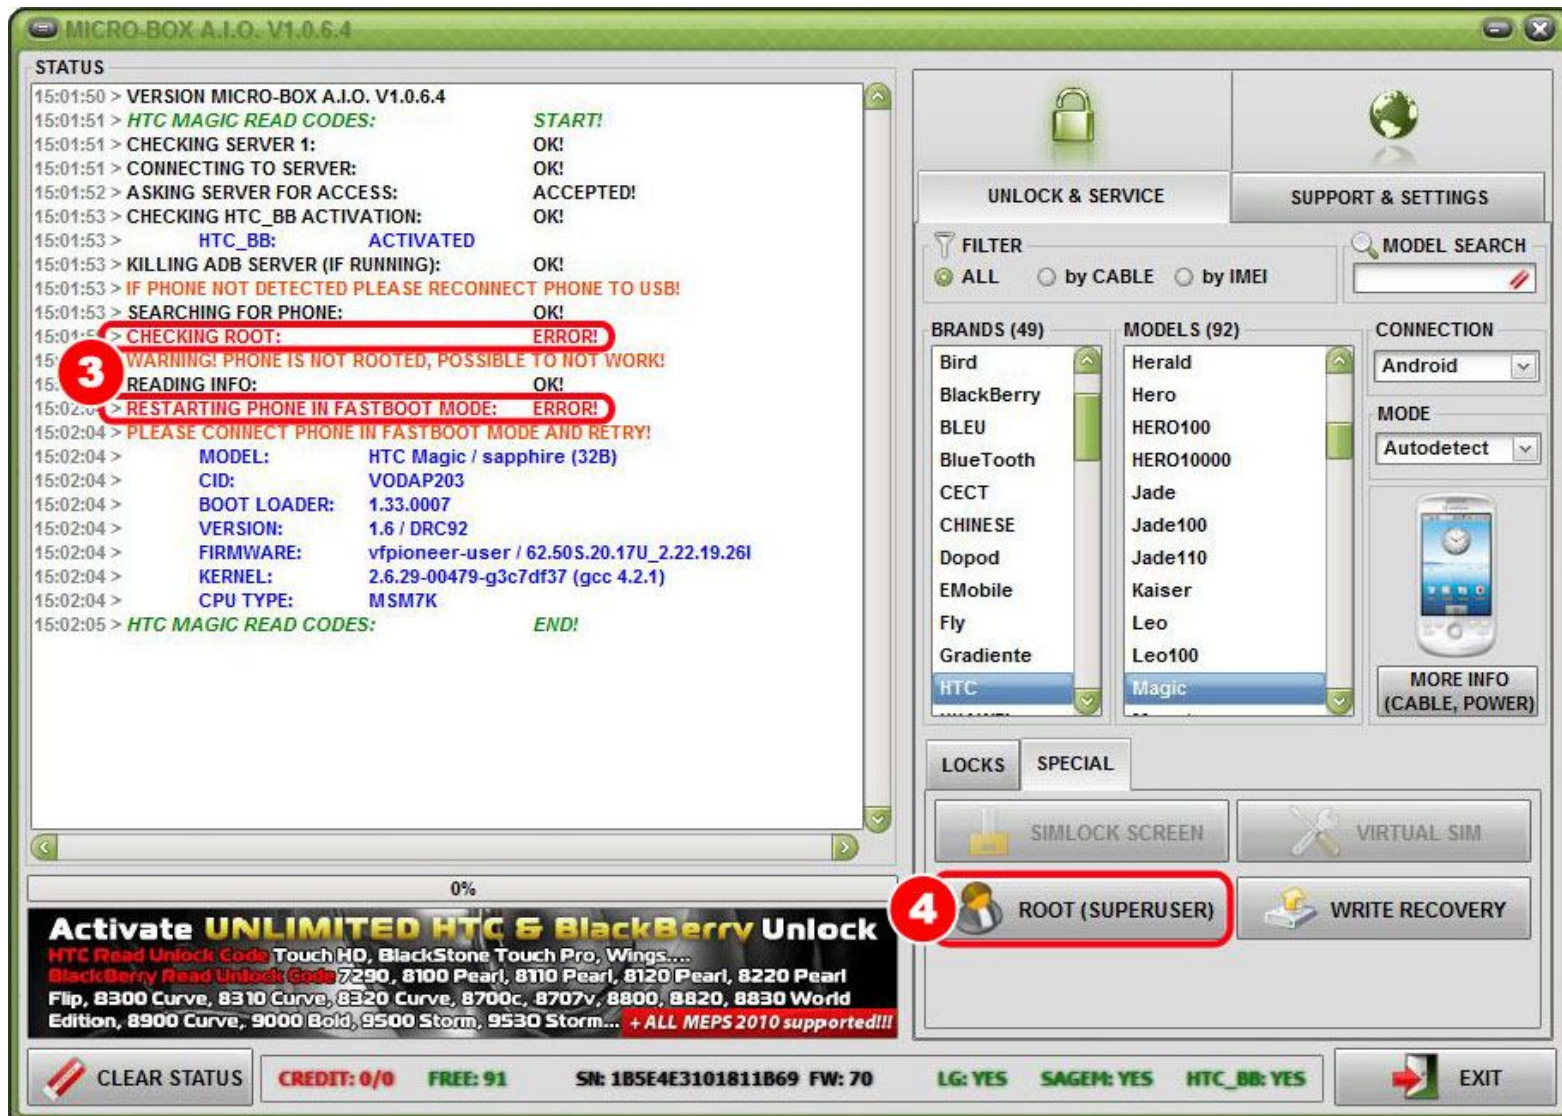

MICRO-BOX

www.micro-box.com

PDF TUTORIAL

HTC Magic hboot downgrade (32A & 32B HW)

STEP 01: Check in your DEVICE MANAGER how Windows recognizes your phone

STEP 02: Click on option **READ UNLOCK CODES**

STEP 03: If you get ERROR shown in step 3 then proceed to step 4

STEP 04: Go to option **ROOT (SUPERUSER)**

MICRO-BOX A.I.O. V1.0.6.4

STATUS

```

15:07:15 > VERSION MICRO-BOX A.I.O. V1.0.6.4
15:07:15 > HTC MAGIC INSTALL ROOT: START!
15:07:16 > CHECKING SERVER 1: OK!
15:07:16 > CONNECTING TO SERVER: OK!
15:07:17 > ASKING SERVER FOR ACCESS: ACCEPTED!
15:07:17 > CHECKING HTC_BB ACTIVATION: OK!
15:07:17 > HTC_BB: ACTIVATED
15:07:18 > KILLING ADB SERVER (IF RUNNING): OK!
15:07:18 > IF PHONE NOT DETECTED PLEASE RECONNECT PHONE TO USB!
15:07:18 > SEARCHING FOR PHONE: OK!
15:07:18 > READING INFO: OK!
15:07:19 > MODEL: HTC Magic / sapphire (32B)
15:07:19 > CID: VODAP203
15:07:19 > BOOT LOADER: 1.33.0007
15:07:19 > VERSION: 1.6 / DRC92
15:07:19 > FIRMWARE: vfpioneer-user / 62.50S.20.17U_2.22.19.26I
15:07:19 > KERNEL: 2.6.29-00479-g3c7df37 (gcc 4.2.1)
15:07:19 > CPU TYPE: MSM7K
15:07:25 > CHECKING ROOT: ERROR!
15:08:13 > RUNNING ROOT EXPLOIT STAGE 1: OK!
15:08:14 > SEARCHING FOR PHONE: OK!
15:08:14 > RUNNING ROOT EXPLOIT STAGE 2: OK!
15:08:15 > RESTARTING PHONE: OK!
15:08:44 > SEARCHING FOR PHONE: OK!
15:09:46 > PLEASE WAIT (PHONE IS STARTING IUP): OK!
15:09:52 > HTC MAGIC INSTALL ROOT: END!

```

5 CHECKING ROOT: ERROR!
PLEASE ALLOW SUPERUSER ACCESS ON PHONE SCREEN OR FROM MENU!

0%

Activate UNLIMITED HTC & BlackBerry Unlock
HTC Read Unlock Code Touch HD, BlackStone Touch Pro, Wings...
BlackBerry Read Unlock Code 7290, 8100 Pearl, 8110 Pearl, 8120 Pearl, 8220 Pearl
Flip, 8300 Curve, 8310 Curve, 8320 Curve, 8700c, 8707v, 8800, 8820, 8830 World
Edition, 8900 Curve, 9000 Bold, 9500 Storm, 9530 Storm... + ALL MEPS 2010 supported!!!