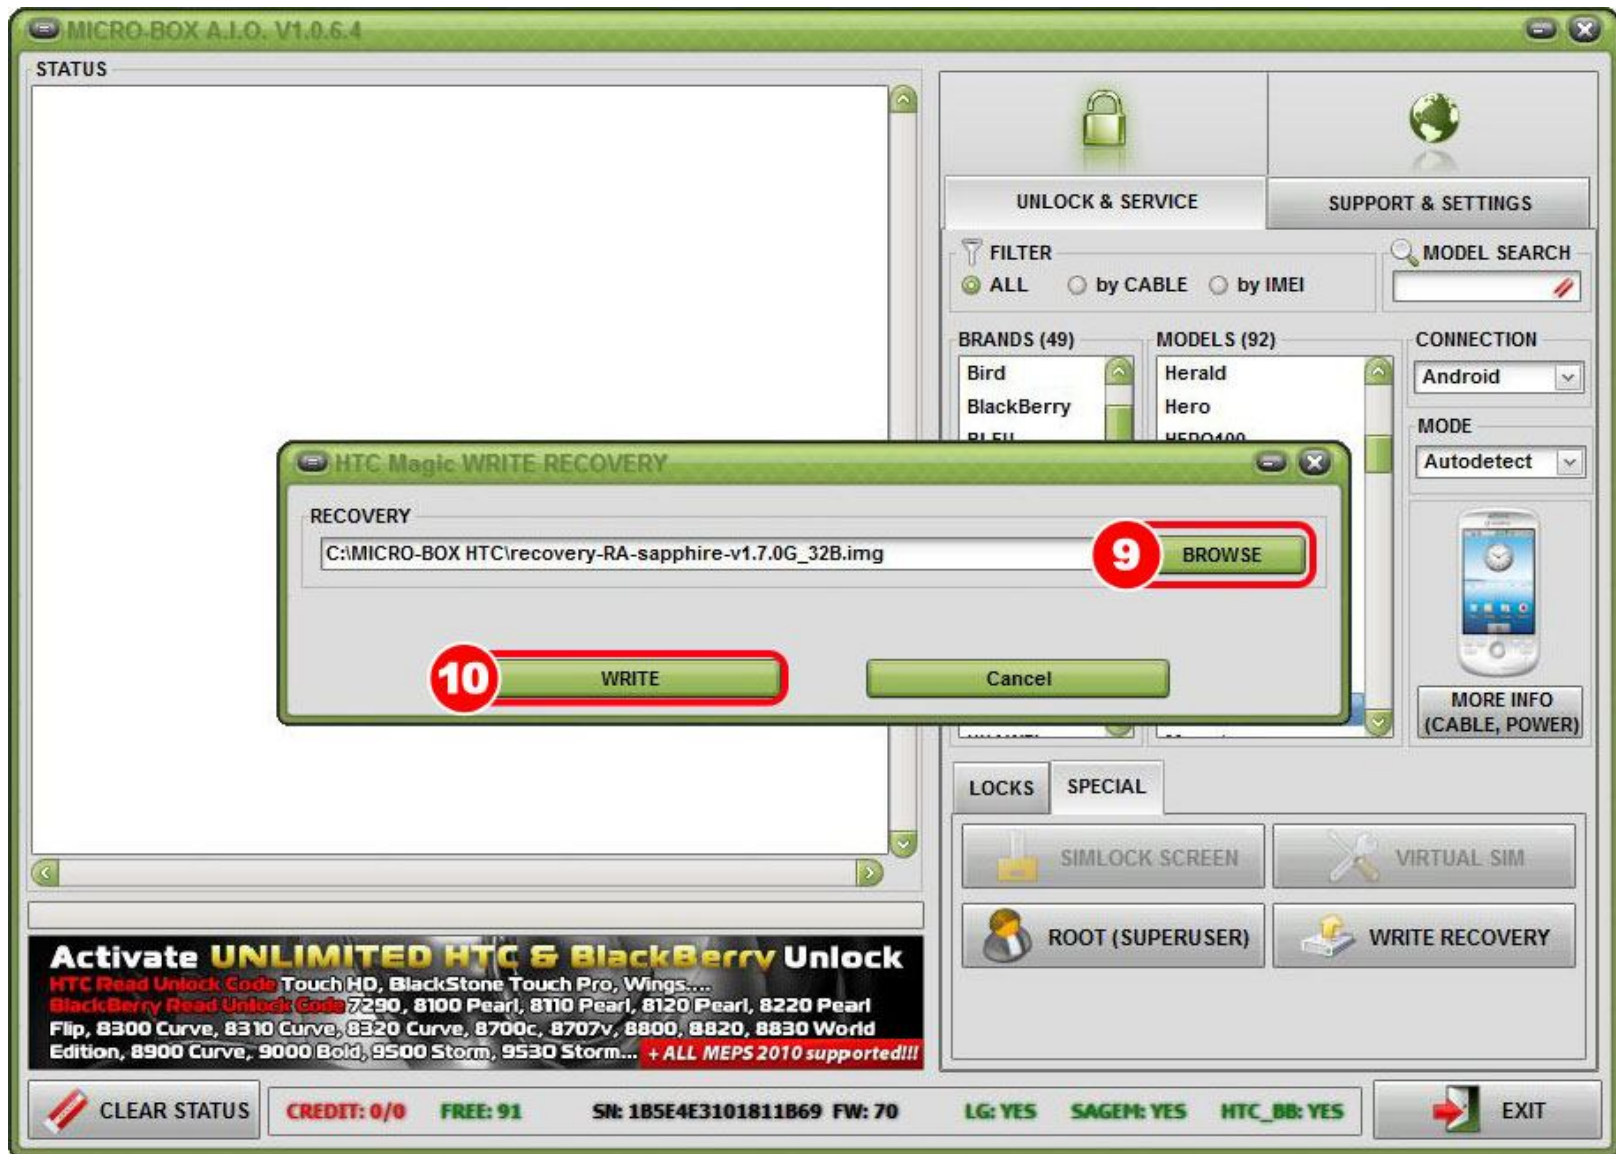

STEP 9: Go to option **BROWSE** and find image you have downloaded from our support zone.

STEP 10: Confirm by clicking option **WRITE**